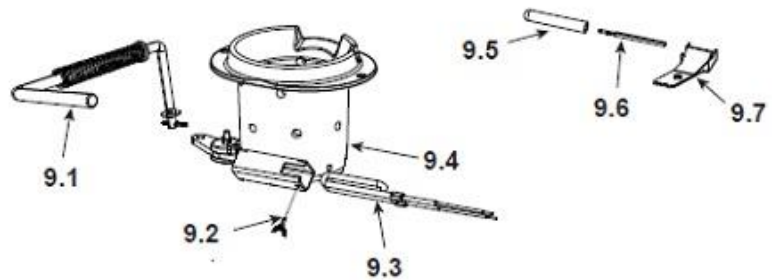

ITEM	DESCRIPTION	COMMENTS	PART NUMBER
1	Hopper Back		SRV414-0320
2	Hopper Top Assembly		SRV414-5830
	Feed Adjustment Bracket Assembly		SRV414-6230
3	Plate, Cover, Outer Can		480-1300
4	Leveling Leg		SRV414-0210
5	Bracket, Hinge	Attaches to Unit	SRV414-0610
6	Baffle Assembly		UK-30KPEL
7	Brick, Left / Right, Cast		414-0270
8	Brick, Center, Cast		414-0260

#9 Firepot and Associated Parts

9.1	Firepot Pull Rod Assembly		414-5270
	Spring, Firepot		200-2050
9.2	Wing Thumb Screw 8-32 x 1/2	Pkg of 24	7000-223/24
9.3	Heating Element Assembly 18" (Loop Igniter)	Pkg of 10	SRV7000-462/10
	Washer, 1/4 Sae	Pkg of 24	28758/24
9.4	Firepot Assembly		SRV414-5200
	Bushing, Firepot		410-8320
	Floor, Firepot		414-0290
	Gasket, Firepot		240-0930
	Nut, Lock 1/4-20	Pkg of 25	226-0090/25
	Bolt, Firepot, 1-1/4" Long	Pkg of 25	225-0120/25
9.5	Thermocouple Cover	Pkg of 10	812-4920
9.6	Thermocouple		812-4470
9.7	Thermocouple Clamp		SRV7001-203
10	Top Cast - Must specify color	Matte Black	414-0060BK
		Porcelain	414-0060POR
		Powder Coat	414-0060PWD
11	Top Slide Assembly, Left		414-5180