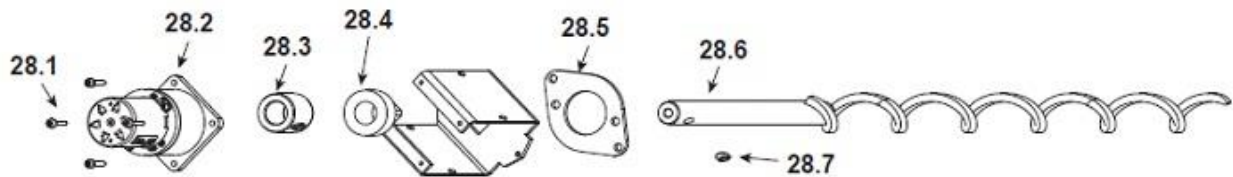

ITEM	DESCRIPTION	COMMENTS	PART NUMBER
19	Wire Harness		SRV414-1040
	Capacitor, Rep Jumper	No longer available	230-2150
	Igniter Extension		7000-218
20	Control Board 3 Speed		SRV7000-704
21	Snap Disc, Manual Reset, # 3		SRV230-1290
22	Snap Disc, 110-20		SRV230-1220
23	Outer Skin		SRV414-0500
24	Blower, Exhaust Combustion		812-4400
	Gasket, Exhaust Combustion Blower (between...)	...Housing & Stove	240-0812
		...Housing & Motor	812-4710
25	Exhaust Transition Assembly		414-5100
	Latch, Draw		229-0230
26	Exhaust Adapter Assembly		SRV414-5850
	Gasket, Flue Adapter		240-0850
27	Blower, Convection		812-4900
	Blower Magnet	Pkg of 10	7019-188/10

#28 Feed Assembly

28	Feed Assembly		SRV414-5400
28.1	Screw, 8-32 x 3/8 PH,TF	Pkg of 40	225-0500/40
28.2	Feed Motor		812-4421
28.3	Collar, Set, 7/8		229-0520
28.4	Bearing, Feed System, Nylon		SRV7000-598
28.5	Gasket, Feed Motor		240-0731
28.6	Feed Spring Assembly		SRV414-5540
28.7	Set Screw, 5/16-18 x 1/4	Pkg of 25	225-0550/25
29	Snap Disc, Manual Reset, # 3		SRV230-1290
30	Vacuum Switch		SRV7000-531