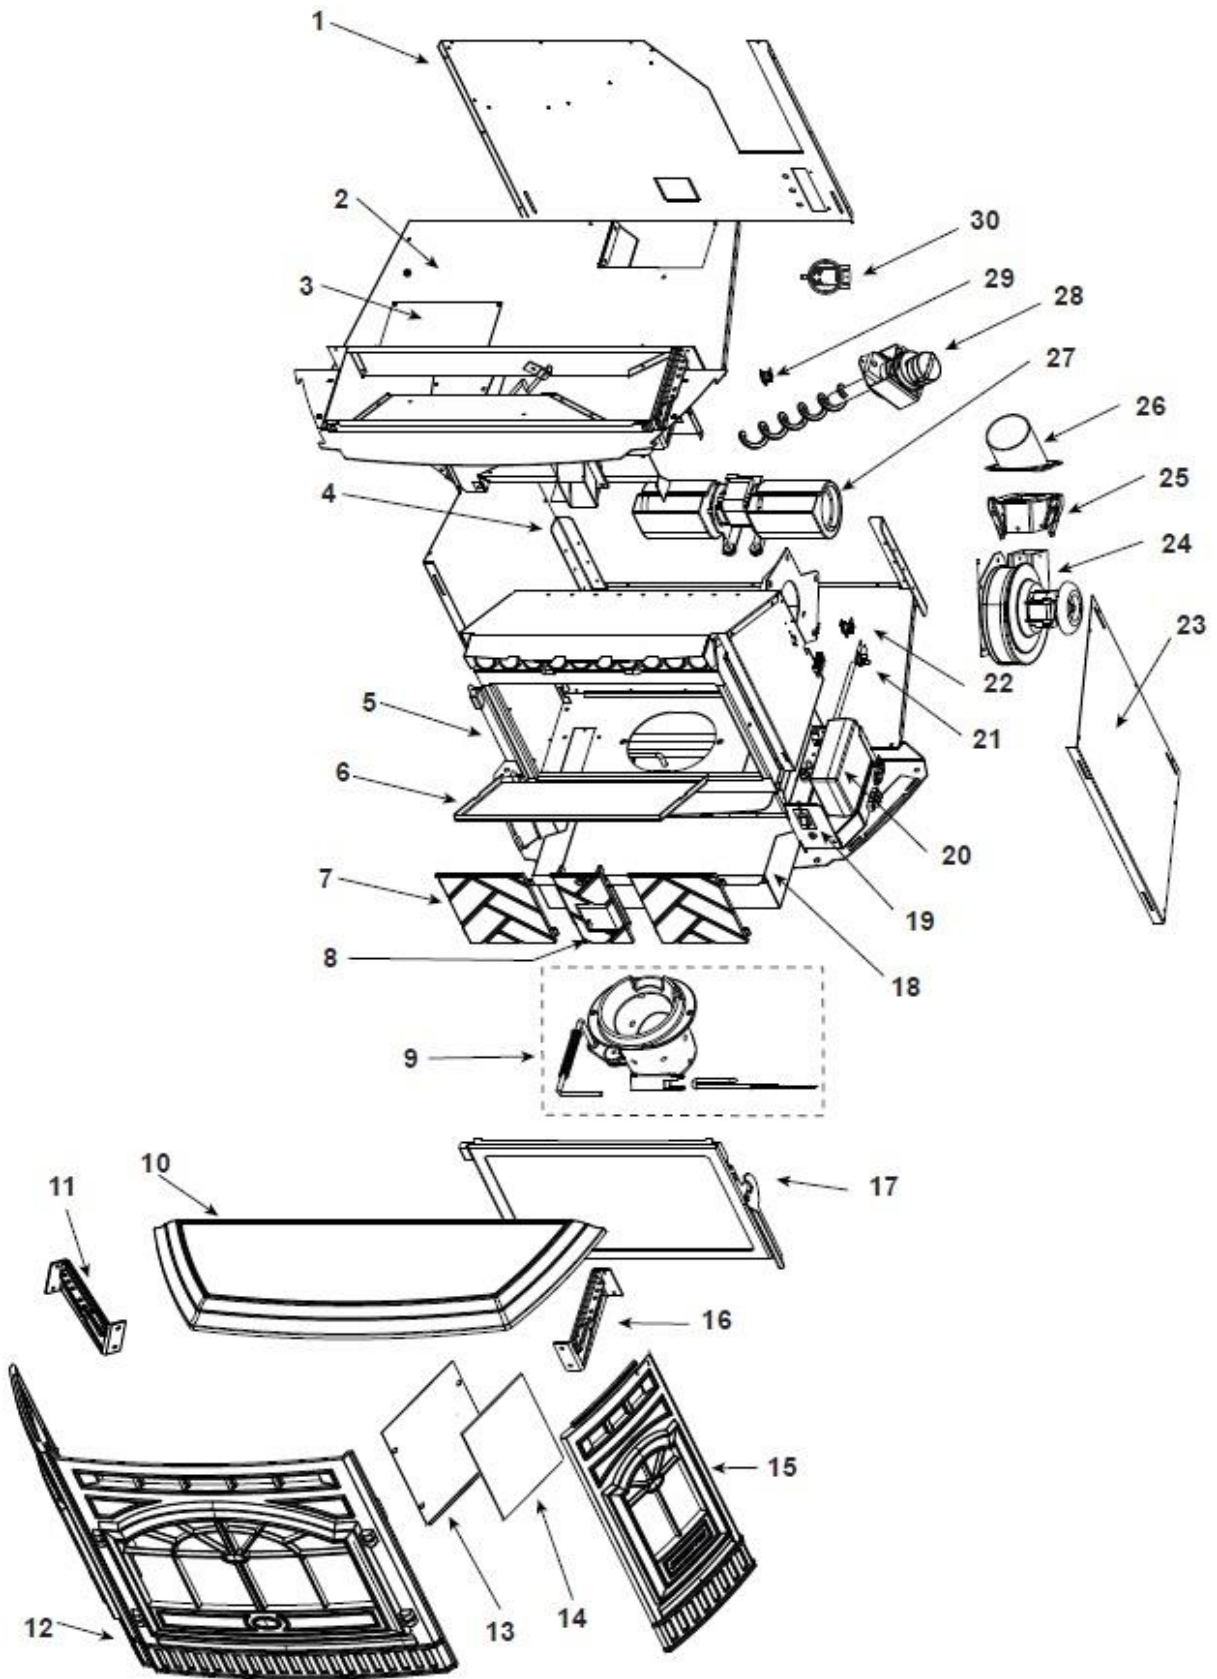

Quadra-Fire Castile Fireplace Insert

ITEM	DESCRIPTION	COMMENTS	PART NUMBER
1	Hopper Back		SRV414-0320
2	Hopper Top Assembly		SRV414-5830
	Feed Adjustment Bracket Assembly		SRV414-6230
3	Plate, Cover, Outer Can		480-1300
4	Leveling Leg		SRV414-0210
5	Bracket, Hinge	Attaches to Unit	SRV414-0610
6	Baffle Assembly		UK-30KPEL
7	Brick, Left / Right, Cast		414-0270
8	Brick, Center, Cast		414-0260

#9 Firepot and Associated Parts

9.1	Firepot Pull Rod Assembly		414-5270
	Spring, Firepot		200-2050
9.2	Wing Thumb Screw 8-32 x 1/2	Pkg of 24	7000-223/24
9.3	Heating Element Assembly 18" (Loop Igniter)	Pkg of 10	SRV7000-462/10
	Washer, 1/4 Sae	Pkg of 24	28758/24
9.4	Firepot Assembly		SRV414-5200
	Bushing, Firepot		410-8320
	Floor, Firepot		414-0290
	Gasket, Firepot		240-0930
	Nut, Lock 1/4-20	Pkg of 25	226-0090/25
	Bolt, Firepot, 1-1/4" Long	Pkg of 25	225-0120/25
9.5	Thermocouple Cover	Pkg of 10	812-4920
9.6	Thermocouple		812-4470
9.7	Thermocouple Clamp		SRV7001-203
10	Top Cast - Must specify color	Matte Black	414-0060BK
		Porcelain	414-0060POR
		Powder Coat	414-0060PWD
11	Top Slide Assembly, Left		414-5180

#28 Feed Assembly

28	Feed Assembly		SRV414-5400
28.1	Screw, 8-32 x 3/8 PH,TF	Pkg of 40	225-0500/40
28.2	Feed Motor		812-4421
28.3	Collar, Set, 7/8		229-0520
28.4	Bearing, Feed System, Nylon		SRV7000-598
28.5	Gasket, Feed Motor		240-0731
28.6	Feed Spring Assembly		SRV414-5540
28.7	Set Screw, 5/16-18 x 1/4	Pkg of 25	225-0550/25
29	Snap Disc, Manual Reset, # 3		SRV230-1290
30	Vacuum Switch		SRV7000-531